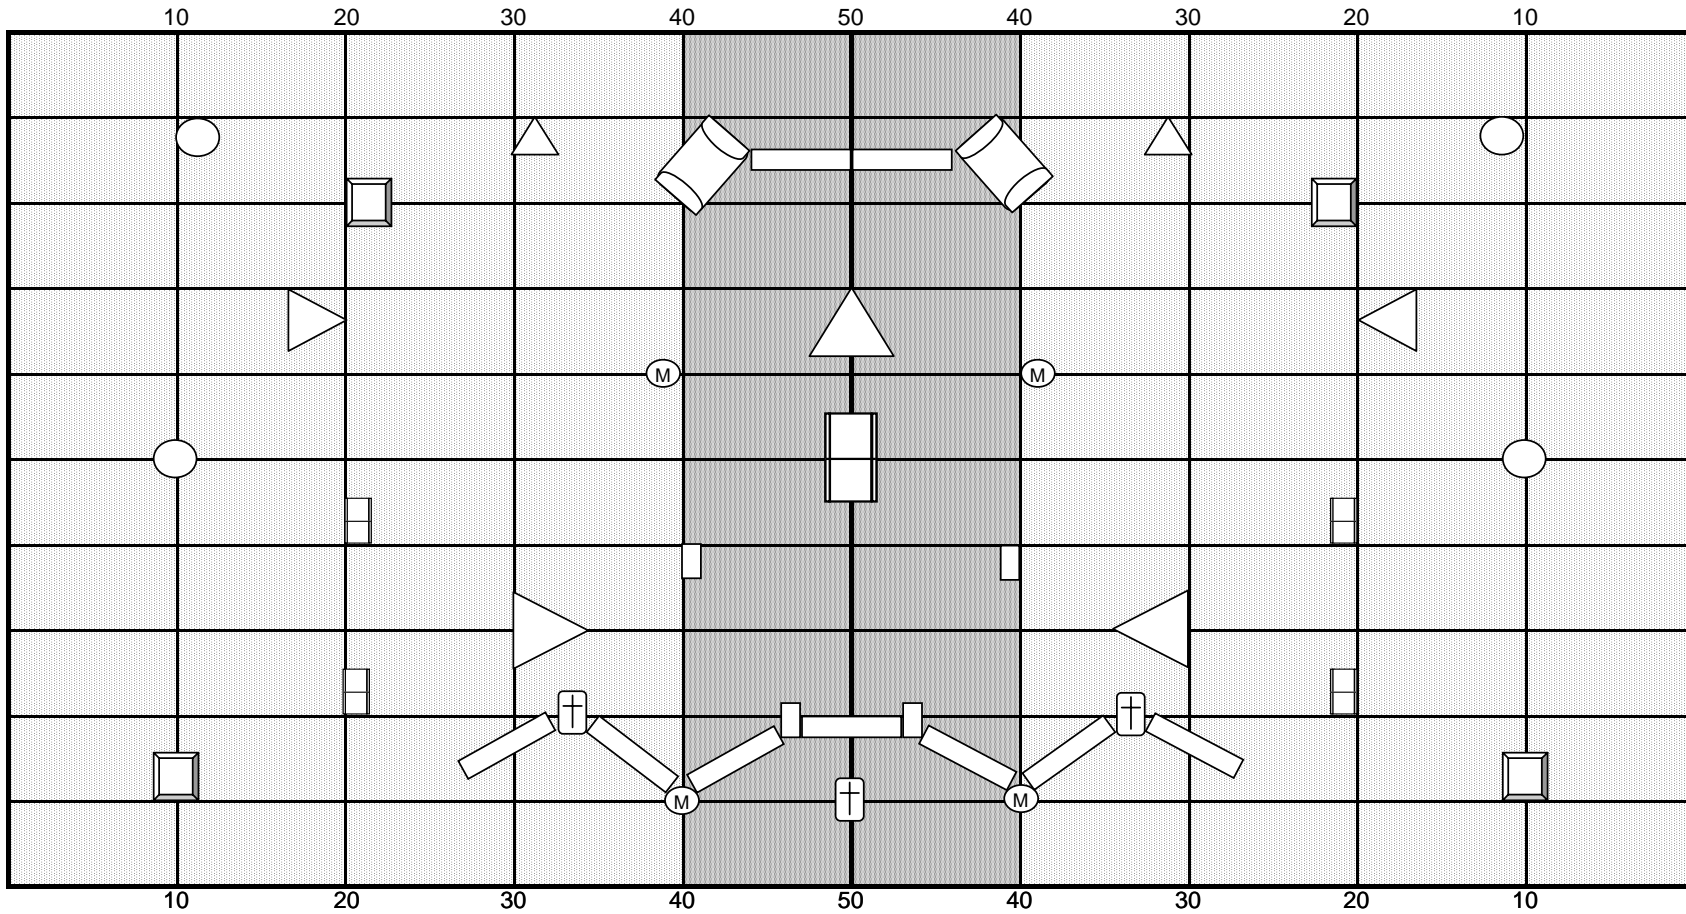

30.06.09

Bunkers			
4	Cylinder		42
4	Medium Cylinder		
9	Giant Beam		
4	Brick		
4	Temple		
5	Dorito medium		
2	Dorito small		
3	Tombstone		
4	Baby spike		
2	Bumper		
1	Spike