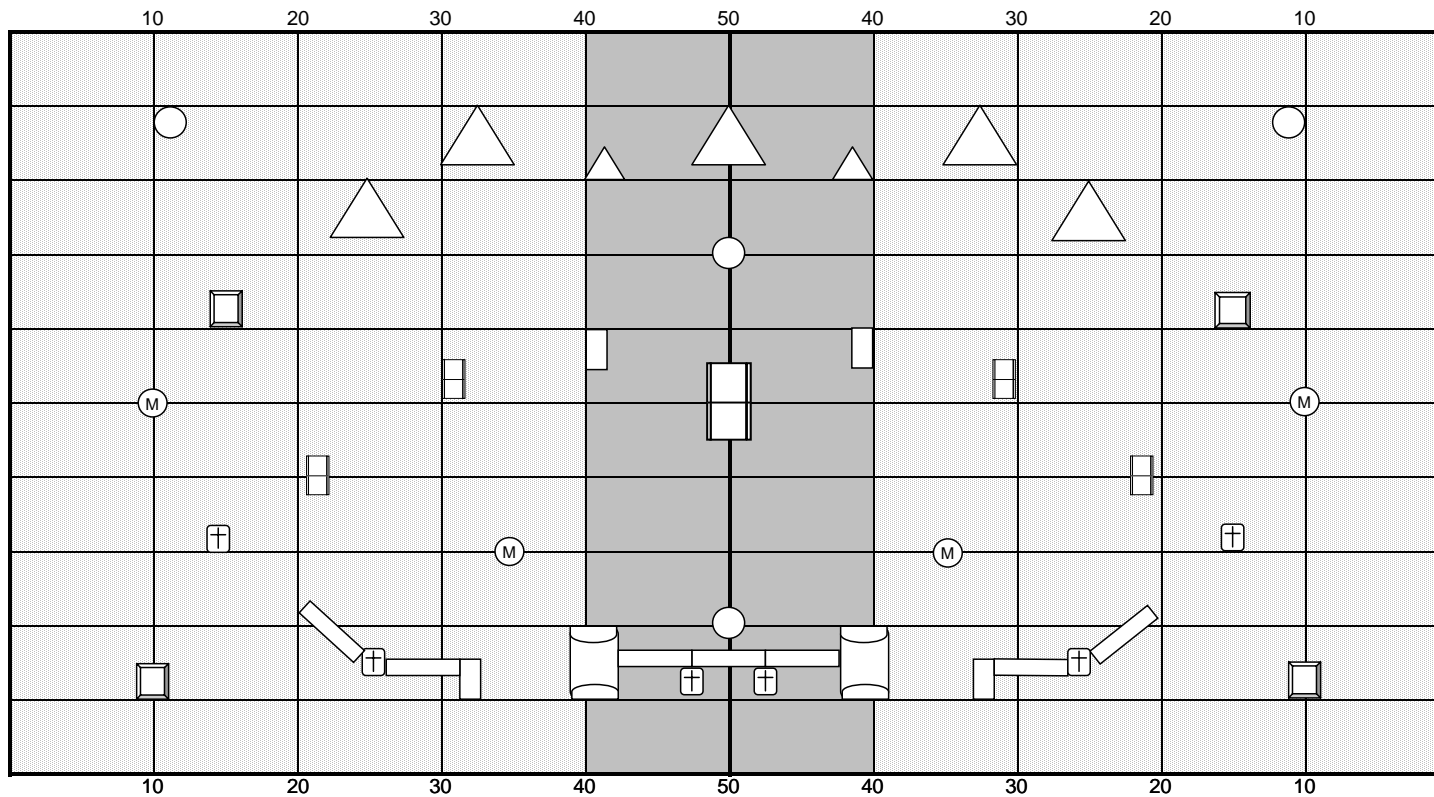

MY-NPL'08 Event 3  
 MAPAAC, PETALING JAYA.

FIELD 2

31st May - 1st June 2008

09.05.2008

**Bunkers**

- |   |                 |  |   |               |  |   |            |  |
|---|-----------------|--|---|---------------|--|---|------------|--|
| 4 | Cylinder        |  | 4 | Temple        |  | 4 | Baby spike |  |
| 4 | Medium Cylinder |  | 5 | Dorito medium |  | 2 | Bumper     |  |
| 9 | Giant Beam      |  | 2 | Dorito small  |  | 1 | Spike      |  |
| 3 | Brick           |  | 6 | Tombstone     |  |   |            |  |